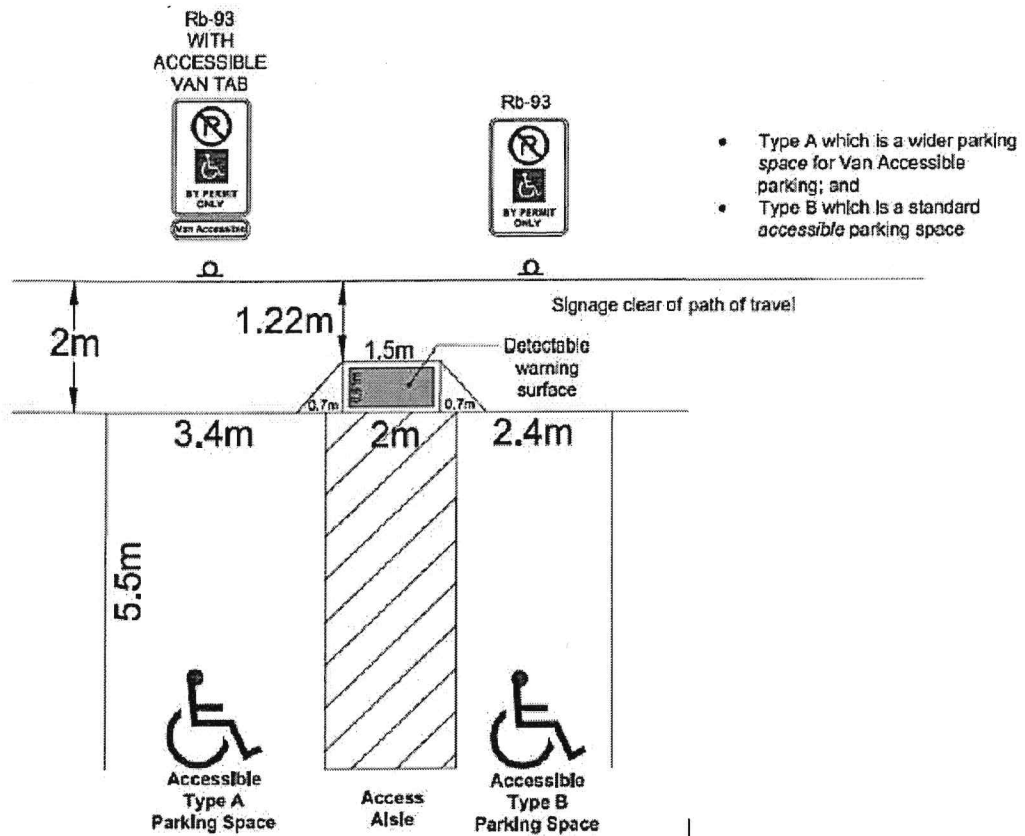

## Accessible Parking

- Type A which is a wider parking space for Van Accessible parking; and
- Type B which is a standard accessible parking space